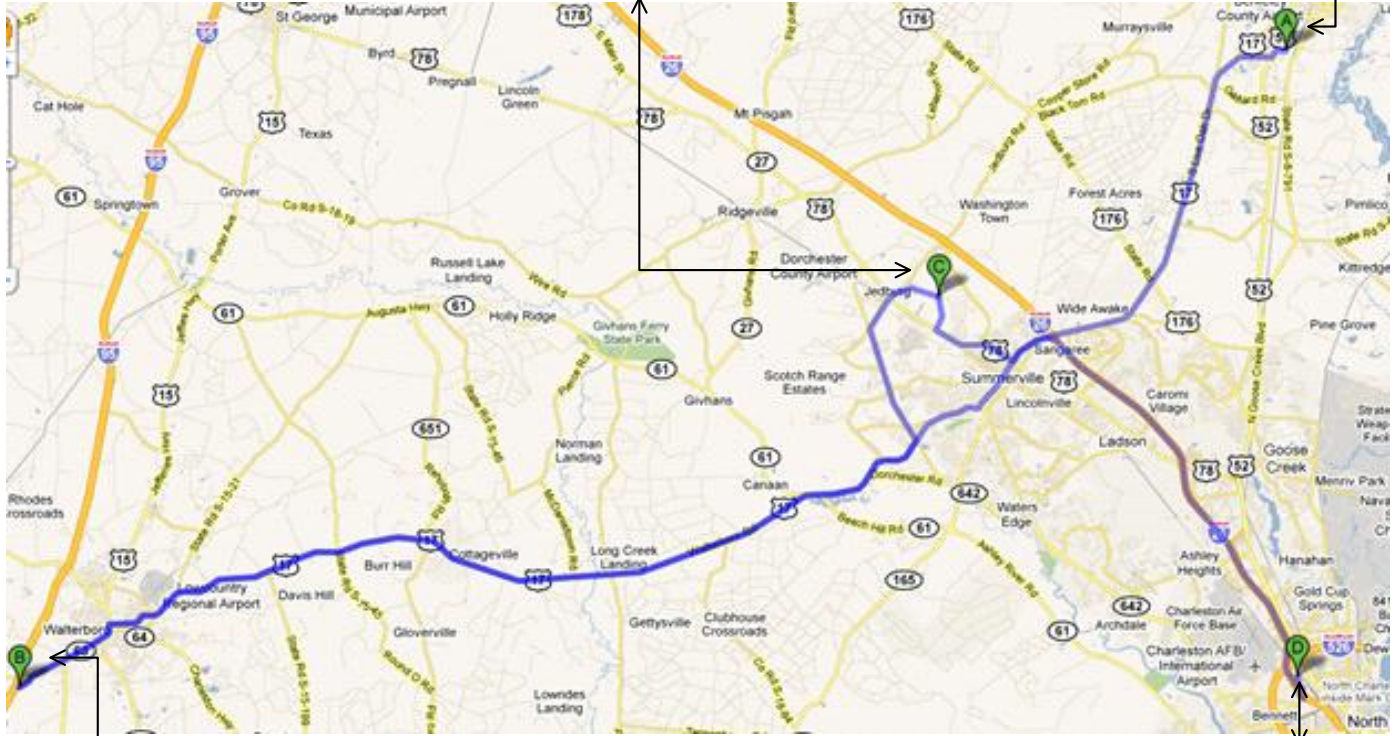

Knight's Redi-Mix Plant Locations

Knight's Redi-Mix  
Jedburg Plant  
152 Belgian Way  
Summerville, SC 29483  
(843) 285-7752  
[Detailed Map](#)

Knight's Redi-Mix  
Moncks Corner Plant  
1160 Ben Barron Lane  
Moncks Corner, SC  
(843) 761-0161  
[Detailed Map](#)

Knight's Redi-Mix  
Walterboro Plant  
379 Acorn Road  
Walterboro, SC 29488  
(843) 538-2272  
[Detailed Map](#)

Knight's Redi-Mix  
Charleston Plant  
4990 Lacrosse Road  
North Charleston, SC 29401  
(843) 747-1977  
[Detailed Map](#)